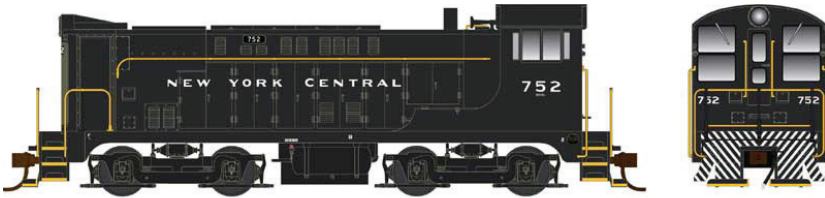

Southern Pacific

#25489 Cab #1513

#25490 Cab #2130

#25491 Cab #1513 w/Snd

#25492 Cab #2130 w/Snd

VO-660

Chicago & North Western

#25493 Cab #1237

#25494 Cab #1238

#25495 Cab #1237 w/Snd

#25496 Cab #1238 w/Snd

VO-660

Chicago, St. Paul, Minneapolis
& Omaha Railway

#25497 Cab #68

#25498 Cab #68 w/Snd

HO Baldwin Locomotives

VO-660

New York Central

#25499 Cab #752

#25500 Cab #754

#25501 Cab #752 w/Snd

#25502 Cab #754 w/Snd

VO-660

Pacific Electric

#25503 Cab #1021

#25504 Cab #1022

#25505 Cab #1021 w/Snd

#25506 Cab #1022 w/Snd

VO-660

Pickens

#25507 Cab #2

#25508 Cab #2 w/Snd