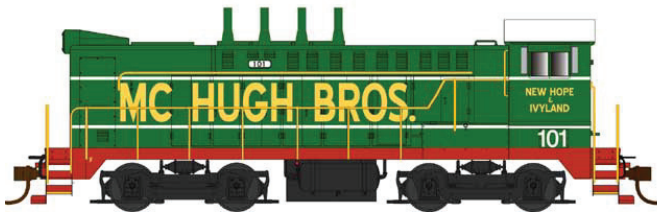

HO Baldwin Locomotives

DC Analog Version \$199.95

Sound/DCC Version \$299.95

Ready To Run and Fully Detailed. New Upgraded Handrails, MU Hoses, air hoses, windshield wipers, grab irons, coupler lift bars, operating headlight, window glass, can motor, flywheels, nickel silver wheels with RP25 flanges, knuckle couplers. Available with sound and DCC or just DC. Analog (DC) version features NMRA 21 pin plug for DCC, DCC/Sound version features LokSound Select decoder.

DS 4-4-660

Chesapeake Western

#25465 Cab #661

#25466 Cab #662

#25467 Cab #661 w/Snd

#25468 Cab #662 w/Snd

DS 4-4-1000

New Hope & Ivyland