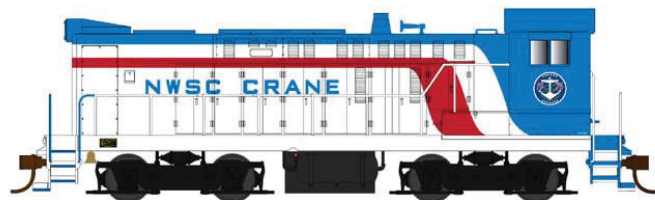

HO Baldwin Locomotives

DC Analog Version \$199.95

Sound/DCC Version \$299.95

Ready To Run and Fully Detailed. New Upgraded Handrails, MU Hoses, air hoses, windshield wipers, grab irons, coupler lift bars, operating headlight, window glass, can motor, flywheels, nickel silver wheels with RP25 flanges, knuckle couplers. Available with sound and DCC or just DC. Analog (DC) version features NMRA 21 pin plug for DCC, DCC/Sound version features LokSound Select decoder.

#25469 Cab #101

#25470 Cab #101 w/Snd

S-12

Akron & Barberton Belt

#25471 Cab #28

#25472 Cab #28 w/Snd

HO Baldwin Locomotives

S-12
Auto train
#25473 Cab #621
#25474 Cab #621 w/Snd

S-12
Erie Mining
#25475 Cab #7246
#25476 Cab #7247
#25477 Cab #7246 w/Snd
#25478 Cab #7247 w/Snd

S-12
Geneva steel
#25479 Cab #40
#25480 Cab #41
#25481 Cab #40 w/Snd
#25482 Cab #41 w/Snd

S-12
NWSC Crane Bicentennial
#25483 Cab #1
#25484 Cab #1 w/Snd