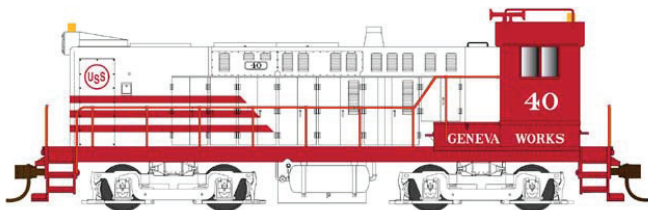

HO Baldwin Locomotives

DC Analog Version \$199.95

Sound/DCC Version \$299.95

Ready To Run and Fully Detailed. New Upgraded Handrails, MU Hoses, air hoses, windshield wipers, grab irons, coupler lift bars, operating headlight, window glass, can motor, flywheels, nickel silver wheels with RP25 flanges, knuckle couplers. Available with sound and DCC or just DC. Analog (DC) version features NMRA 21 pin plug for DCC, DCC/Sound version features LokSound Select decoder.

#25469 Cab #101

#25470 Cab #101 w/Snd

S-12

Akron & Barberton Belt

#25471 Cab #28

#25472 Cab #28 w/Snd

HO Baldwin Locomotives

S-12
Auto train
#25473 Cab #621
#25474 Cab #621 w/Snd

S-12
Erie Mining
#25475 Cab #7246
#25476 Cab #7247
#25477 Cab #7246 w/Snd
#25478 Cab #7247 w/Snd

S-12
Geneva steel
#25479 Cab #40
#25480 Cab #41
#25481 Cab #40 w/Snd
#25482 Cab #41 w/Snd

S-12
NWSC Crane Bicentennial
#25483 Cab #1
#25484 Cab #1 w/Snd