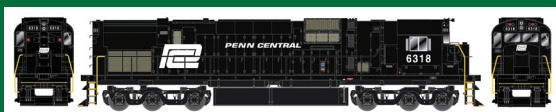

Penn Central Big PC Logo with Tri Mount Trucks

#23679 Road #6318 #23683 Road #6318, W/Snd
#23680 Road #6324 #23684 Road #6324, W/Snd