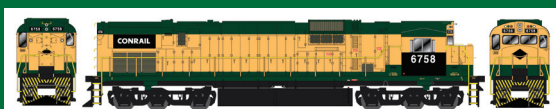

Conrail Reading Patch with Tri Mount Trucks

#23703 Road #6758 #23705 Road #6758, W/Snd