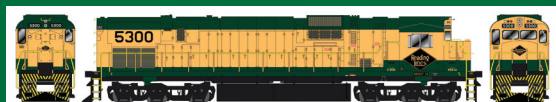

Reading (Rocket II) with Tri Mount Trucks

#23691 Road #5300 #23693 Road #5300, W/Snd

Reading Tri Mount Trucks

#23692 Road #5303 #23694 Road #5303, W/Snd