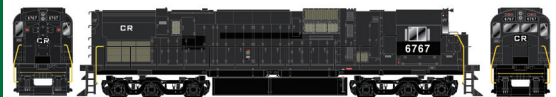

Conrail Patch ex PRR with Tri Mount Trucks

#23687 Road #6767 #23689 Road #6767, W/Snd
#23688 Road #6777 #23690 Road #6777, W/Snd