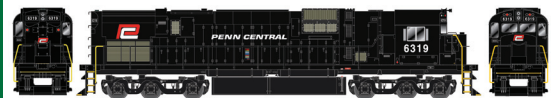

Penn Central Red PC Logo with Tri Mount Trucks

#23682 Road #6319 #23686 Road #6319, W/Snd