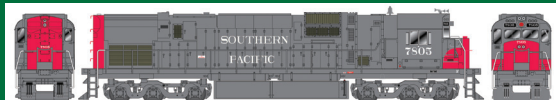

Southern Pacific - No Nose Logo with Tri Mount Trucks

#23697 Road #7805 #23701 Road #7805, W/Snd
#23698 Road #7811 #23702 Road #7811, W/Snd