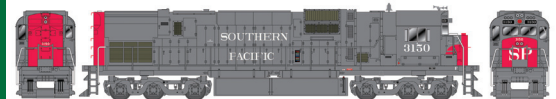

Southern Pacific - Thin Nose Logo with Tri Mount Trucks

#23696 Road #3150 #23700 Road #3150, W/Snd