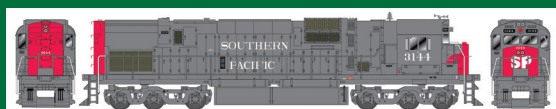

Southern Pacific - Thick Nose Logo with Tri Mount Trucks

#23695 Road #3144 #23699 Road #3144, W/Snd