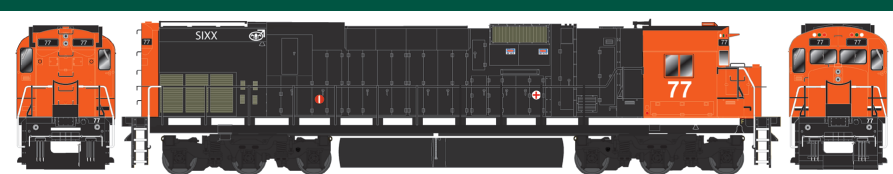

SIXX

#23637	Road #77	#23638	Road #77 w/snd & dcc

DC Analog Version with NMRA 8 pin plug $199.95
Tsunami Sound/DCC Versions $299.95