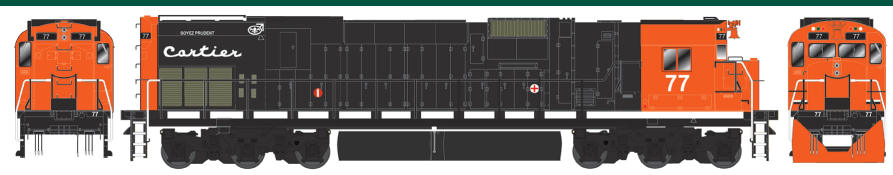

Cartier (Quebec Mining QCM)

#23619	Road # 77	#23622	Road # 77 w/snd & dcc
#23620	Road # 78	#23623	Road # 78 w/snd & dcc
#23621	Road # 79	#23624	Road # 79 w/snd & dcc