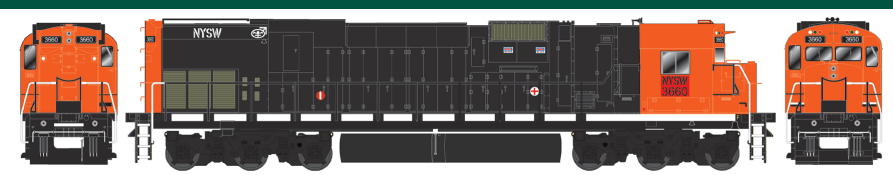

NYSW

#23635	Road #3660	#23636	Road #3660 w/snd & dcc