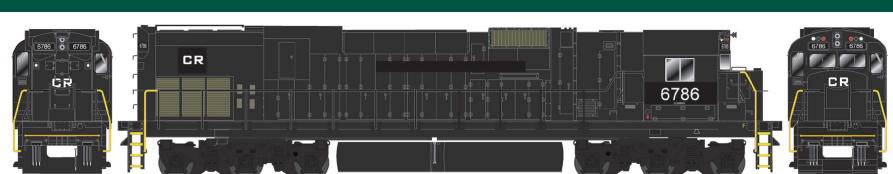

PC-Conrail Patch

#23627	Road #6786	#23631	Road #6786 w/snd & dcc
#23628	Road #6790	#23632	Road #6790 w/snd & dcc
#23629	Road #6791	#23633	Road #6791 w/snd & dcc
#23630	Road #6794	#23634	Road #6794 w/snd & dcc