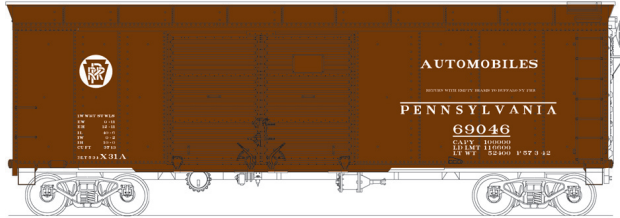

### HO RTR X31a Box Cars

One piece plastic molded body, under frame, brake wheel, air tank, brake cylinder, triple valve, free rolling trucks with metal wheels and knuckle couplers. \$24.95 each

PRR Circle Keystone "Automobiles"  
 #41041 Road #69046  
 #41042 Road #69056  
 #41043 Road #69066