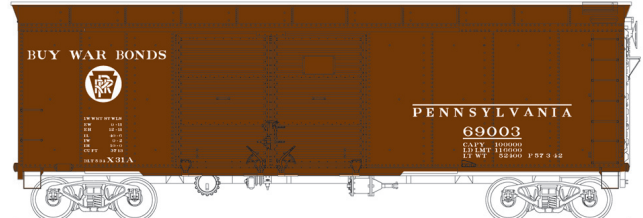

### HO RTR X31a Box Cars

One piece plastic molded body, under frame, brake wheel, air tank, brake cylinder, triple valve, free rolling trucks with metal wheels and knuckle couplers. \$24.95 each

PRR Circle Keystone "Automobiles"  
 #41041 Road #69046  
 #41042 Road #69056  
 #41043 Road #69066