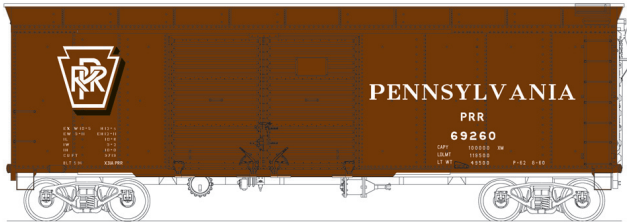

PRR Shadow Keystone
#41047 Road #69260
#41048 Road #69280
#41049 Road #69288