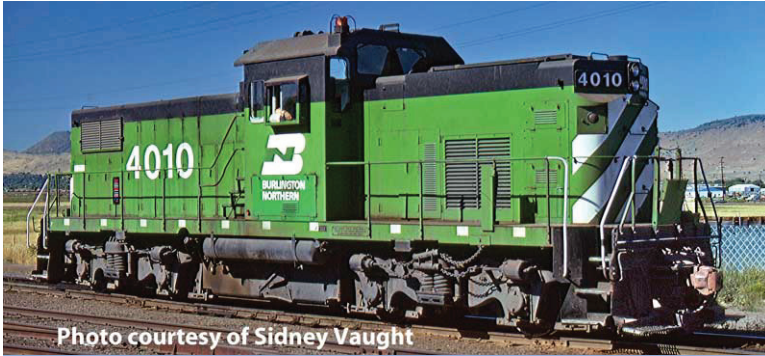

Bowser

EXECUTIVE LINE