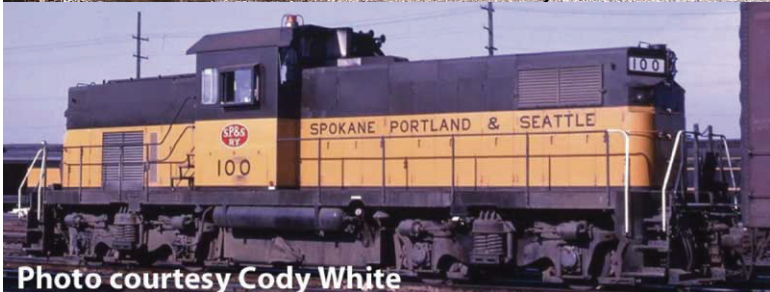

SP&S

#60537 Cab #100

#60538 Cab #101

#60539 Cab #100 w/DCC & Sound

#60540 Cab #101 w/DCC & Sound