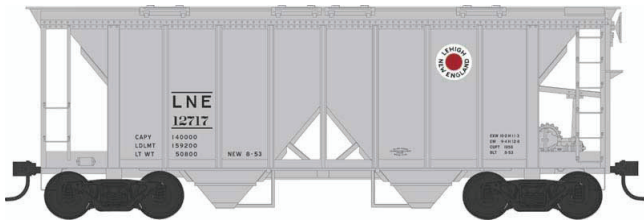

Lehigh & New England
Blt 8-53 Repack 8-53
#43274 Road #12717
#43275 Road #12737
#43276 Road #12745