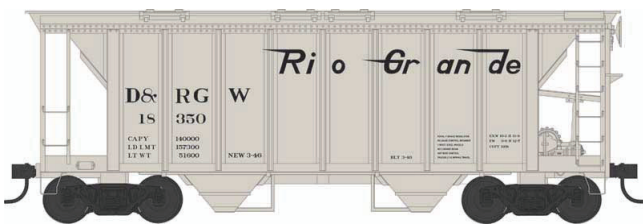

Denver & Rio Grande Western
Blt 3-46 Repack 3-46
#43256 Road #18350
#43257 Road #18360
#43258 Road #18362