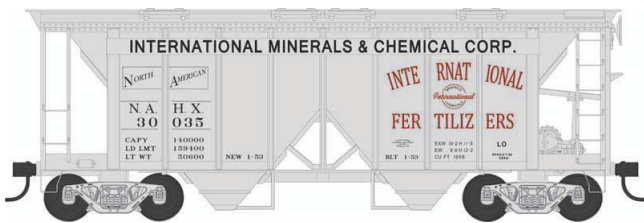

International Min. & Chem. Corp.
Blt 1-53 Repack 1-53
#43268 Road #30035
#43269 Road #30039
#43270 Road #30044