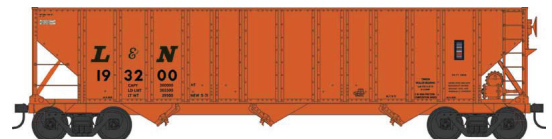

HO H-43 100 Ton Hopper Cars

Ready To Run, Roller Bearing Trucks with metal 36" wheels, interior & slope sheet braces and knuckle couplers.

BNSF Black 2008 Repaint Ex-SLSF
 #43181 Road #615186 Blt. 9-77
 #43182 Road #615966 Blt. 9-77
 #43183 Road #616308 Blt. 9-77

Conrail
 #43193 Road #474422 Blt. 5-65
 #43194 Road #474512 Blt. 5-65
 #43195 Road #474594 Blt. 5-65
 #43196 Road #474645 Blt. 5-65
 #43197 Road #474713 Blt. 5-65
 #43198 Road #475007 Blt. 5-65

Dimensional Data only
 #43199 Black car Blt. 12-72

Dimensional Data only
 #43200 Brown car Blt. 12-72

HLMX Rebuilt 1988
 #43201 Road #5062 Blt. 9-66 Rblt. 5-88
 #43202 Road #5086 Blt. 9-66 Rblt. 5-88
 #43203 Road #10059 Blt. 9-66 Rblt. 5-88

Louisville & Nashville As Delivered
 #43204 Road #193200 Blt. 5-71
 #43205 Road #193211 Blt. 5-71
 #43206 Road #193217 Blt. 5-71
 #43207 Road #193255 Blt. 5-71
 #43208 Road #193293 Blt. 5-71
 #43209 Road #193323 Blt. 5-71