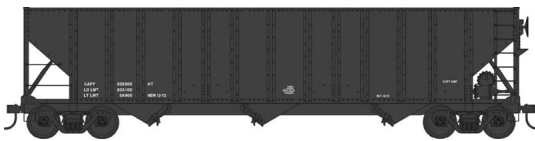

Dimensional Data only
#43199 Black car Blt. 12-72