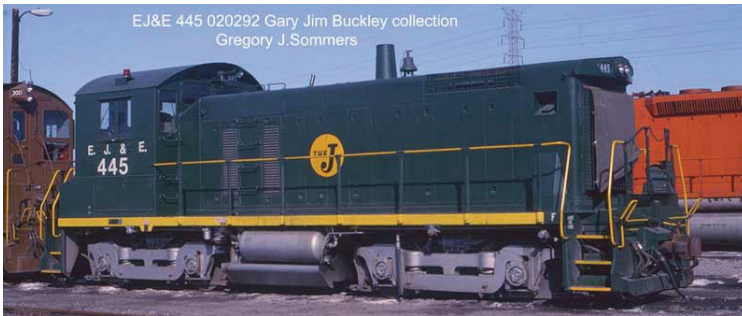

SW-1001 Locomotive

EJ&E Dark Green/Silver underbody
W/J-Ball Logo
#60623 Cab #444
#60624 Cab #445
#60625 Cab #444 W/SND
#60626 Cab #445 W/SND