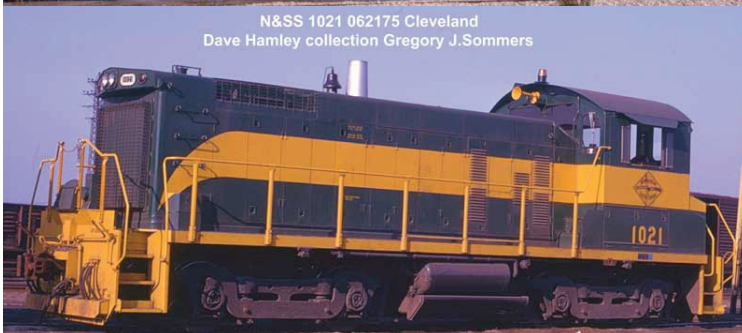

Newburgh & South Shore Dark
green/Yellow
#60635 Cab #1020
#60636 Cab #1021
#60637 Cab #1020 W/SND
#60638 Cab #1021 W/SND