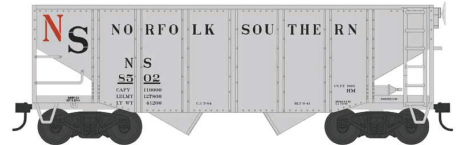

Norfolk Southern Grey car
#43082 Road #8502 Blt. 6-41
#43083 Road #8508 Blt. 6-41
#43084 Road #8522 Blt. 6-41