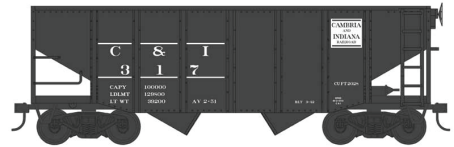

## HO 55 Ton Fishbelly Hopper Cars

Ready to Run. Features: Crisp details and sharp painting and printing, metal wheels and knuckle couplers.

\$29.95 each

Akron Canton & Youngstown  
 #43067 Road #6023 Blt. 3-42  
 #43068 Road #6031 Blt. 3-42  
 #43069 Road #6057 Blt. 3-42