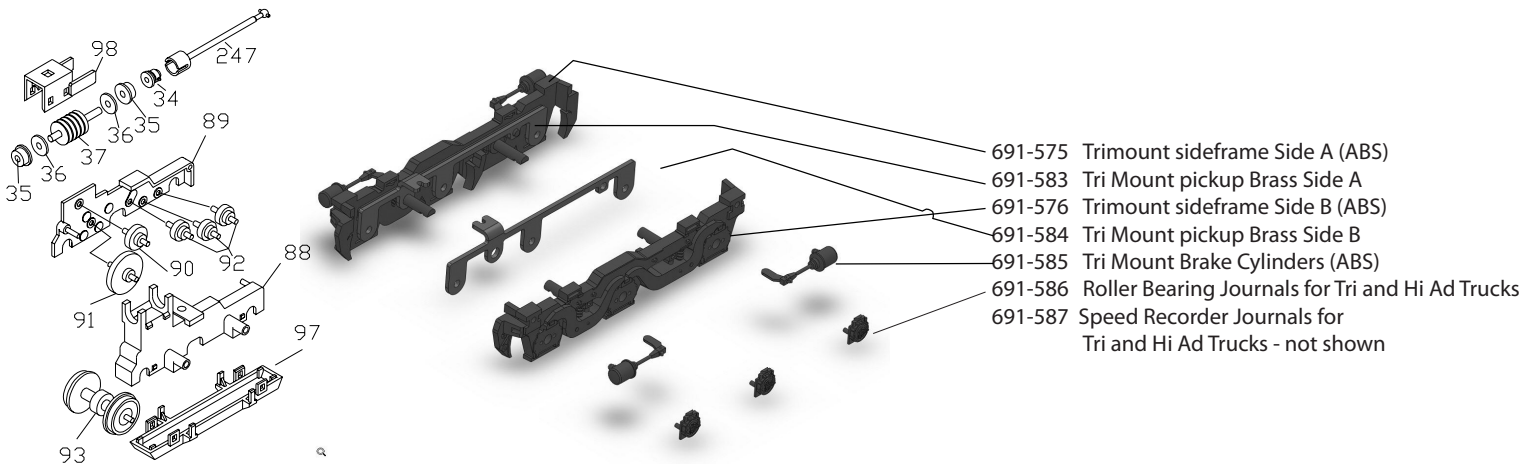

Alco C-630 Executive

- 190-277 Air Line
- 190-501 Lift Rings .012 wire
- 190-507 Straight Grab Irons .012 Wire
- 190-509 Drop Grab .012 Wire
- 190-512 Small u shaped lift rings
- 190-513 medium U shaped Lift Rings
- 190-514 Coupler Lift Bar .012 Wire
- 190-515 Pilot Grab Bar
- 190-516 Alco Corner Grabs
- 190-517 Single Arm Windshield Wiper Set Left and Right
- 190-518 Double Arm Windshield Wiper Set Left and Right
- 190-535 Sunshade Pair Painted and packaged separately
- 190-547 Sinclair Antenna
- 190-574 Sand filler
- 190-575 DIESEL MU'S 3 HOSE W/BACKET
- 190-576 3 chime horn 2 forward one back
- 190-577 3 chime horn 3 forward
- 190-578 C&O Alco Side Hood mount Bell
- 691-19 Coupler Box
- 691-20 Coupler box lid
- 691-32 Flywheel insert
- 691-34 Worm universal ball
- 691-35 Worm Bearing
- 691-36 Thrust washer
- 691-547 AFFA C-628/630 light Board
- 691-549 Speaker enclosure
- 691-550 AFFA Motor (AF673) with Flywheels and Motor Mounts
- 691-555 C-628/C-630 Diecast Frame
- 691-556 C-630 Updated Body

- 691-80 C-630 Standard deck
- 691-81 C-630 alternate deck
- 691-87 Fuel tank side -2 air tank slots
- 691-88 Tri Mount Gear case
- 691-89 Tri Mount Gear case cover
- 691-90 Gear
- 691-91 Gear
- 691-92 Gear
- 691-93 Wheel and Axle gear assembly
- 691-97 Tri Mount retainer clip
- 691-98 Tri Mount Worm Cover
- 691-106 Fuel Fill neck
- 691-107 Airtank
- 691-108 Airtank
- 691-111 C-630 Front headlight lense
- 691-114 Cab window set
- 691-115 Rear headlight lense
- 691-124 Airtank
- 691-244 C-630 cab
- 691-245 Fuel tank side -1 air tank slot
- 691-246 Handrail set
- 691-247 Century Driveshaft
- 691-544 Speaker
- 691-546 AFFA PCB Board
- 691-12010 Coupler bolster casting
- 691-12012 Cab Wind deflector (PAIR)
- 691-12013 Century Brake Housing for brake wheel
- 691-12014 Century Brake Wheel
- 691-12015 Alco Bell
- 691-12016 Foot Board Pilot
- 691-12018 Ground Light