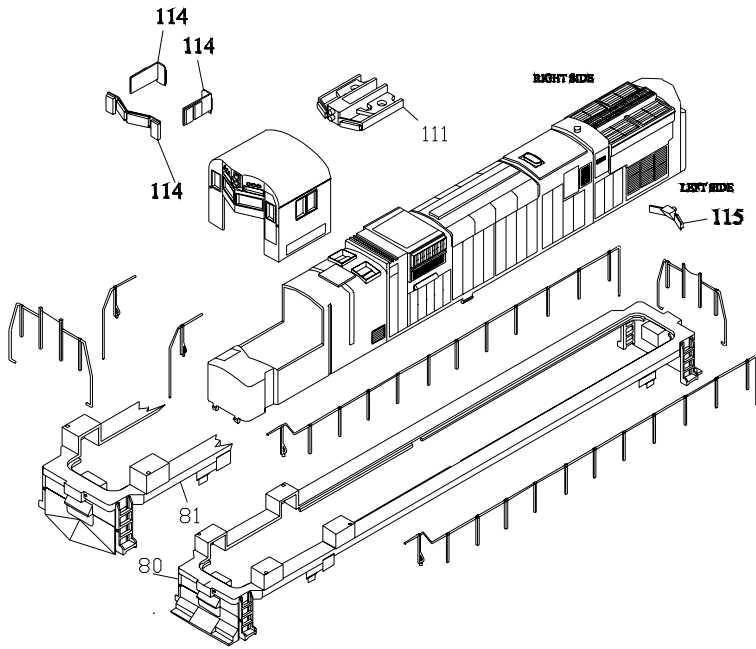

Alco C-630 Executive

- 190-277 Air Line
- 190-501 Lift Rings .012 wire
- 190-507 Straight Grab Irons .012 Wire
- 190-509 Drop Grab .012 Wire
- 190-512 Small u shaped lift rings
- 190-513 medium U shaped Lift Rings
- 190-514 Coupler Lift Bar .012 Wire
- 190-515 Pilot Grab Bar
- 190-516 Alco Corner Grabs
- 190-517 Single Arm Windshield Wiper Set Left and Right
- 190-518 Double Arm Windshield Wiper Set Left and Right
- 190-535 Sunshade Pair Painted and packaged separately
- 190-547 Sinclair Antenna
- 190-574 Sand filler
- 190-575 DIESEL MU'S 3 HOSE W/BACKET
- 190-576 3 chime horn 2 forward one back
- 190-577 3 chime horn 3 forward
- 190-578 C&O Alco Side Hood mount Bell
- 691-19 Coupler Box
- 691-20 Coupler box lid
- 691-32 Flywheel insert
- 691-34 Worm universal ball
- 691-35 Worm Bearing
- 691-36 Thrust washer
- 691-547 AFFA C-628/630 light Board
- 691-549 Speaker enclosure
- 691-550 AFFA Motor (AF673) with Flywheels and Motor Mounts
- 691-555 C-628/C-630 Diecast Frame
- 691-556 C-630 Updated Body

- 691-80 C-630 Standard deck
- 691-81 C-630 alternate deck
- 691-87 Fuel tank side -2 air tank slots
- 691-88 Tri Mount Gear case
- 691-89 Tri Mount Gear case cover
- 691-90 Gear
- 691-91 Gear
- 691-92 Gear
- 691-93 Wheel and Axle gear assembly
- 691-97 Tri Mount retainer clip
- 691-98 Tri Mount Worm Cover
- 691-106 Fuel Fill neck
- 691-107 Airtank
- 691-108 Airtank
- 691-111 C-630 Front headlight lense
- 691-114 Cab window set
- 691-115 Rear headlight lense
- 691-124 Airtank
- 691-244 C-630 cab
- 691-245 Fuel tank side -1 air tank slot
- 691-246 Handrail set
- 691-247 Century Driveshaft
- 691-544 Speaker
- 691-546 AFFA PCB Board
- 691-12010 Coupler bolster casting
- 691-12012 Cab Wind deflector (PAIR)
- 691-12013 Century Brake Housing for brake wheel
- 691-12014 Century Brake Wheel
- 691-12015 Alco Bell
- 691-12016 Foot Board Pilot
- 691-12018 Ground Light