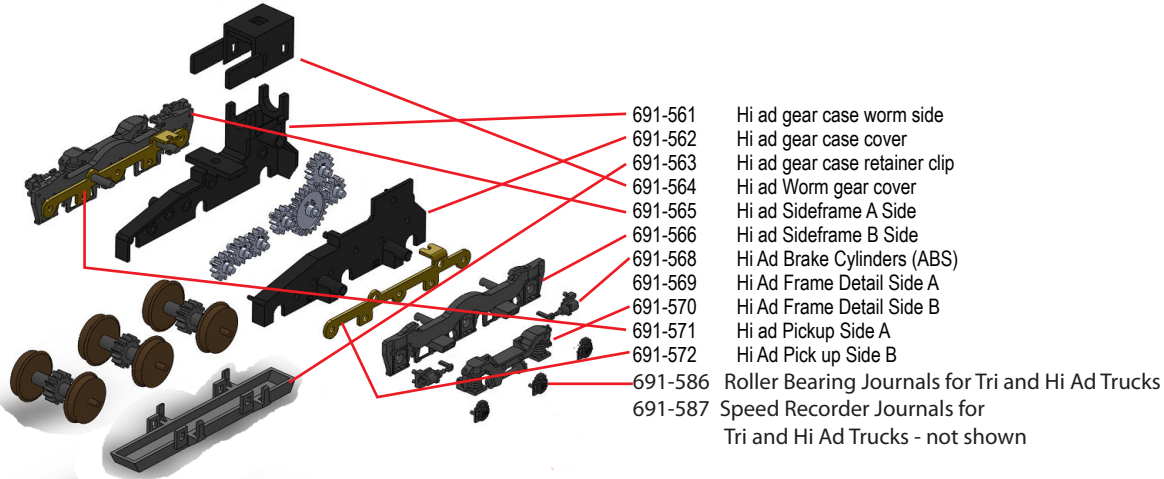

Alco C-630 Executive

- 190-277 Air Line
- 190-501 Lift Rings .012 wire
- 190-507 Straight Grab Irons .012 Wire
- 190-509 Drop Grab .012 Wire
- 190-512 Small u shaped lift rings
- 190-513 medium U shaped Lift Rings
- 190-514 Coupler Lift Bar .012 Wire
- 190-515 Pilot Grab Bar
- 190-516 Alco Corner Grabs
- 190-517 Single Arm Windshield Wiper Set Left and Right
- 190-518 Double Arm Windshield Wiper Set Left and Right
- 190-535 Sunshade Pair Painted and packaged separately
- 190-547 Sinclair Antenna
- 190-574 Sand filler
- 190-575 DIESEL MU'S 3 HOSE W/BACKET
- 190-576 3 chime horn 2 forward one back
- 190-577 3 chime horn 3 forward
- 190-578 C&O Alco Side Hood mount Bell
- 691-19 Coupler Box
- 691-20 Coupler box lid
- 691-32 Flywheel insert
- 691-34 Worm universal ball
- 691-35 Worm Bearing
- 691-36 Thrust washer
- 691-547 AFFA C-628/630 light Board
- 691-549 Speaker enclosure
- 691-550 AFFA Motor (AF673) with Flywheels and Motor Mounts
- 691-555 C-628/C-630 Diecast Frame
- 691-556 C-630 Updated Body

- 691-80 C-630 Standard deck
- 691-81 C-630 alternate deck
- 691-87 Fuel tank side -2 air tank slots
- 691-88 Tri Mount Gear case
- 691-89 Tri Mount Gear case cover
- 691-90 Gear
- 691-91 Gear
- 691-92 Gear
- 691-93 Wheel and Axle gear assembly
- 691-97 Tri Mount retainer clip
- 691-98 Tri Mount Worm Cover
- 691-106 Fuel Fill neck
- 691-107 Airtank
- 691-108 Airtank
- 691-111 C-630 Front headlight lense
- 691-114 Cab window set
- 691-115 Rear headlight lense
- 691-124 Airtank
- 691-244 C-630 cab
- 691-245 Fuel tank side -1 air tank slot
- 691-246 Handrail set
- 691-247 Century Driveshaft
- 691-544 Speaker
- 691-546 AFFA PCB Board
- 691-12010 Coupler bolster casting
- 691-12012 Cab Wind deflector (PAIR)
- 691-12013 Century Brake Housing for brake wheel
- 691-12014 Century Brake Wheel
- 691-12015 Alco Bell
- 691-12016 Foot Board Pilot
- 691-12018 Ground Light