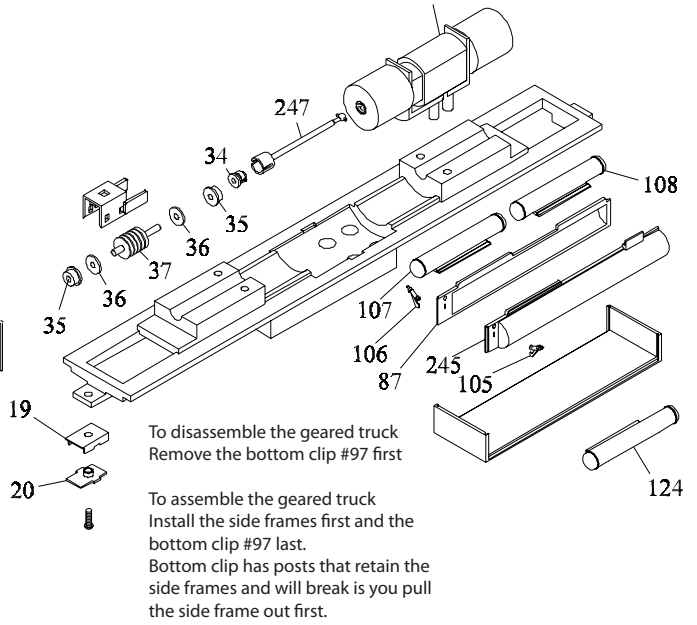

Alco C-630 Executive

- 190-277 Air Line
- 190-501 Lift Rings .012 wire
- 190-507 Straight Grab Irons .012 Wire
- 190-509 Drop Grab .012 Wire
- 190-512 Small u shaped lift rings
- 190-513 medium U shaped Lift Rings
- 190-514 Coupler Lift Bar .012 Wire
- 190-515 Pilot Grab Bar
- 190-516 Alco Corner Grabs
- 190-517 Single Arm Windshield Wiper Set Left and Right
- 190-518 Double Arm Windshield Wiper Set Left and Right
- 190-535 Sunshade Pair Painted and packaged separately
- 190-547 Sinclair Antenna
- 190-574 Sand filler
- 190-575 DIESEL MU'S 3 HOSE W/BACKET
- 190-576 3 chime horn 2 forward one back
- 190-577 3 chime horn 3 forward
- 190-578 C&O Alco Side Hood mount Bell
- 691-19 Coupler Box
- 691-20 Coupler box lid
- 691-32 Flywheel insert
- 691-34 Worm universal ball
- 691-35 Worm Bearing
- 691-36 Thrust washer
- 691-547 AFFA C-628/630 light Board
- 691-549 Speaker enclosure
- 691-550 AFFA Motor (AF673) with Flywheels and Motor Mounts
- 691-555 C-628/C-630 Diecast Frame
- 691-556 C-630 Updated Body