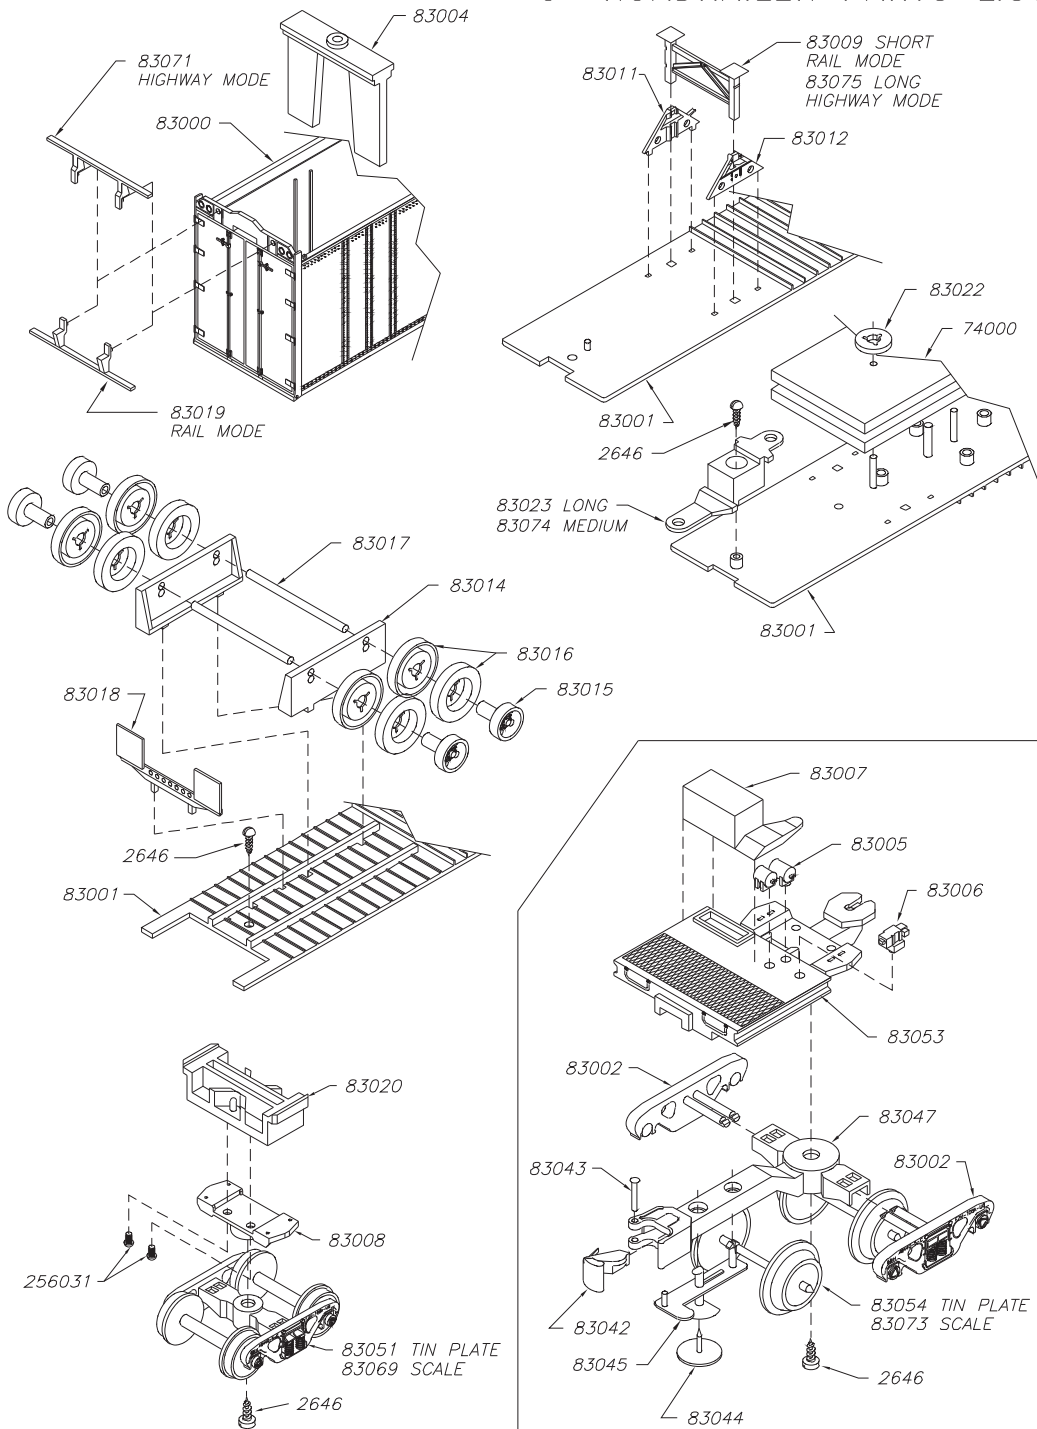

"O" ROADRAILER PARTS LIST

COUPLERMATE* SOLD SEPARATELY

D:\GAGE\83057 10/01/96 06:49