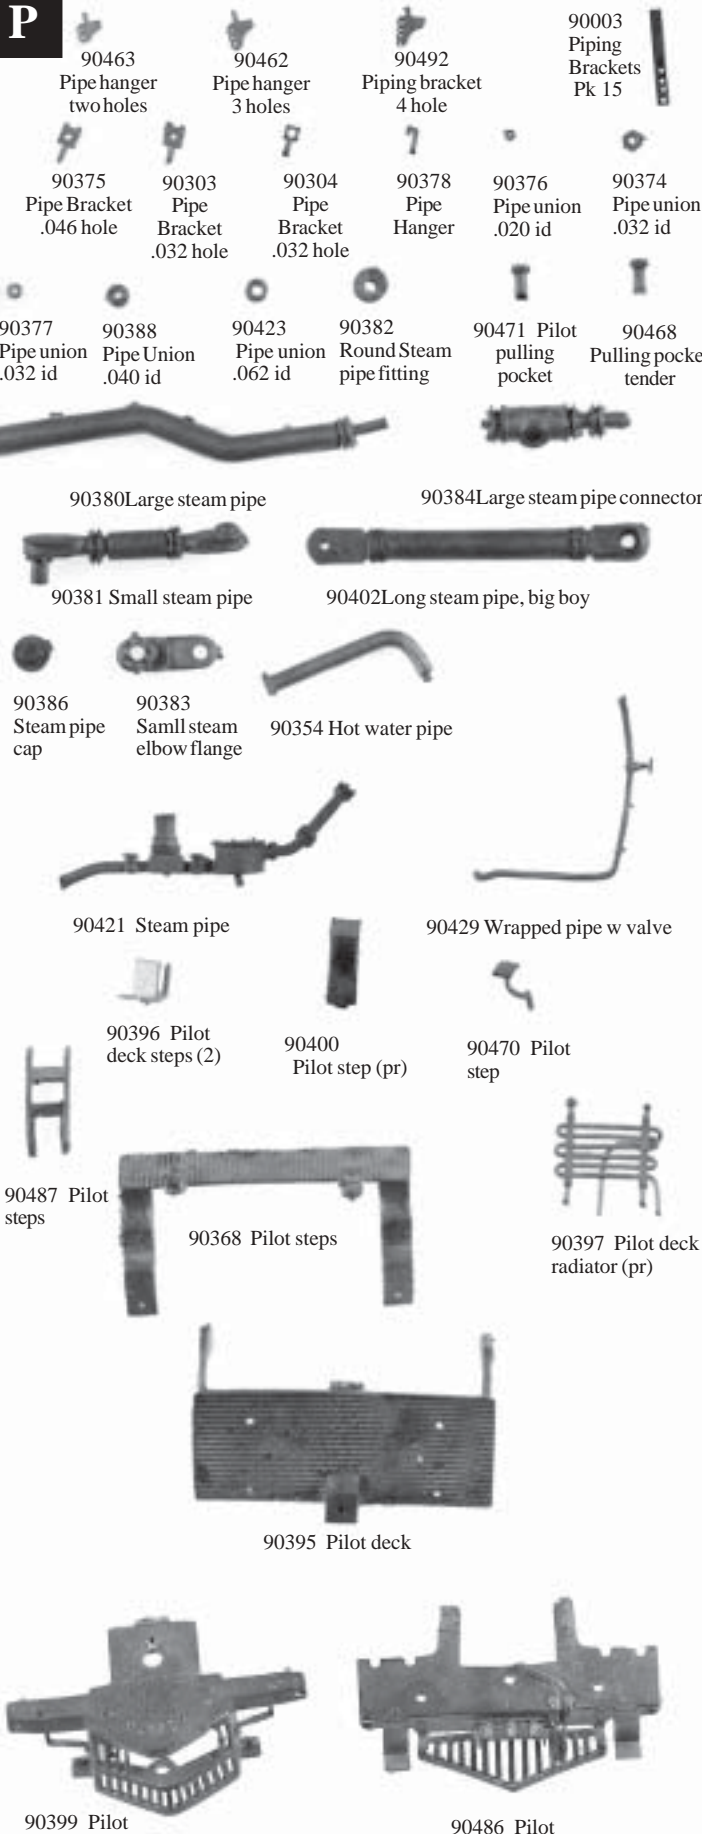

BOWSER - LOST WAX BRASS PARTS

P