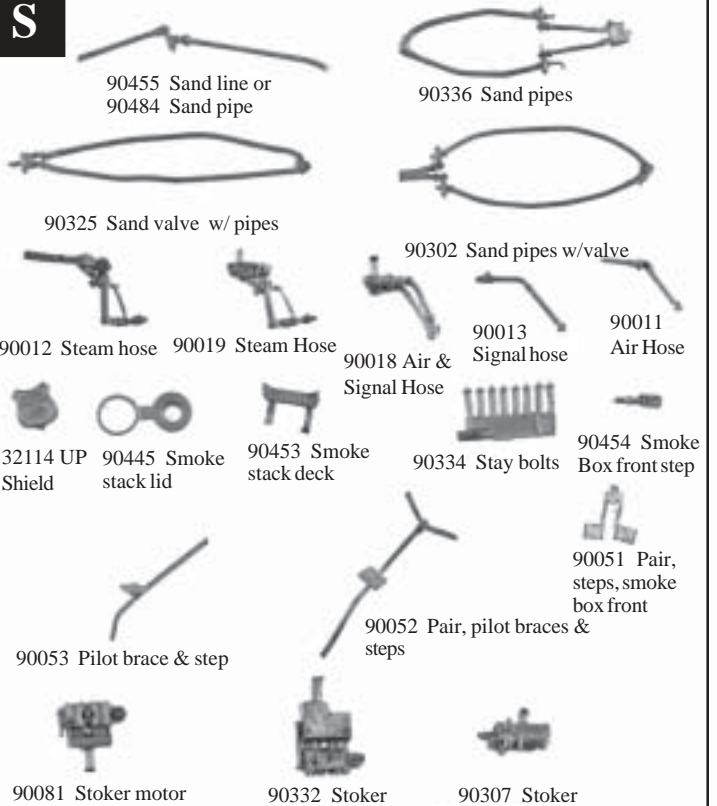

BOWSER - LOST WAX BRASS PARTS

P

P

R

S

T