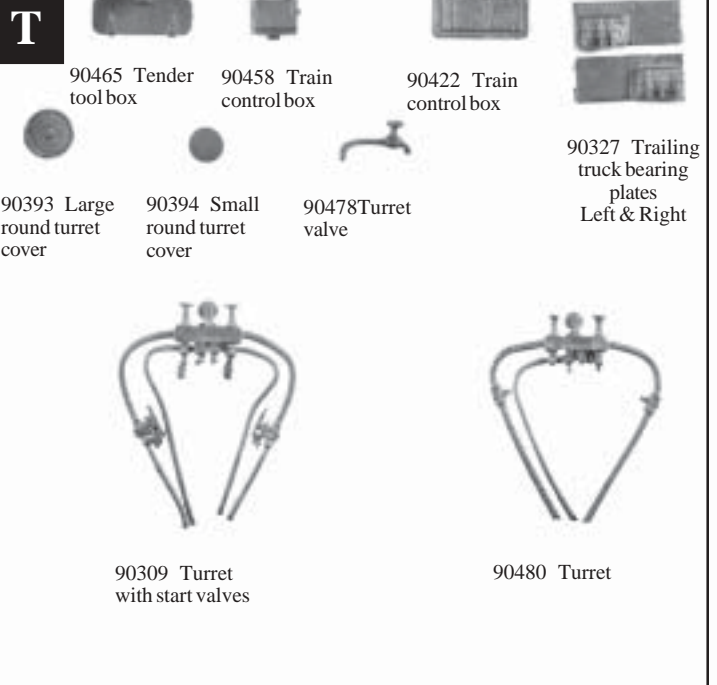

BOWSER - LOST WAX BRASS PARTS

P

P

R

S

T